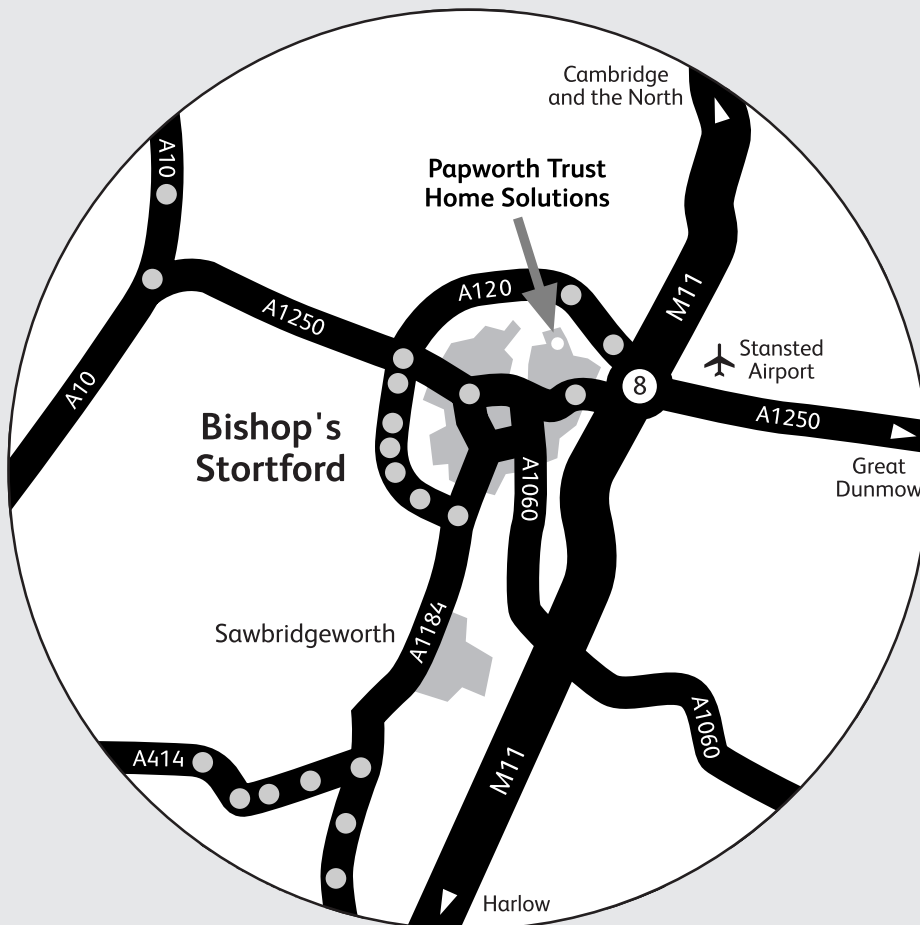

Papworth Trust Home Solutions, Bishops Stortford

Map 9

From North (M11, Junction 8)

- Exit M11 Junction 8, take the A120 exit to Bishop's Stortford/Colchester
- Turn left at A120 (Signs for B1256/Takeley A120/Colchester)
- At the roundabout, take the 1st exit onto A1250/Dunmow Road
- Turn right at Woodside
- Papworth Trust Home Solutions is on the left

From South (M11, Junction 8a)

- At Junction 8a, exit towards Bishop's Stortford/A120 (W)
- Merge onto A120
- At the roundabout, take the 1st exit onto A1250/Dunmow Road
- Turn right at Woodside
- Papworth Trust Home Solutions is on the left
- Parking is available on site
- The nearest railway station is Bishop's Stortford