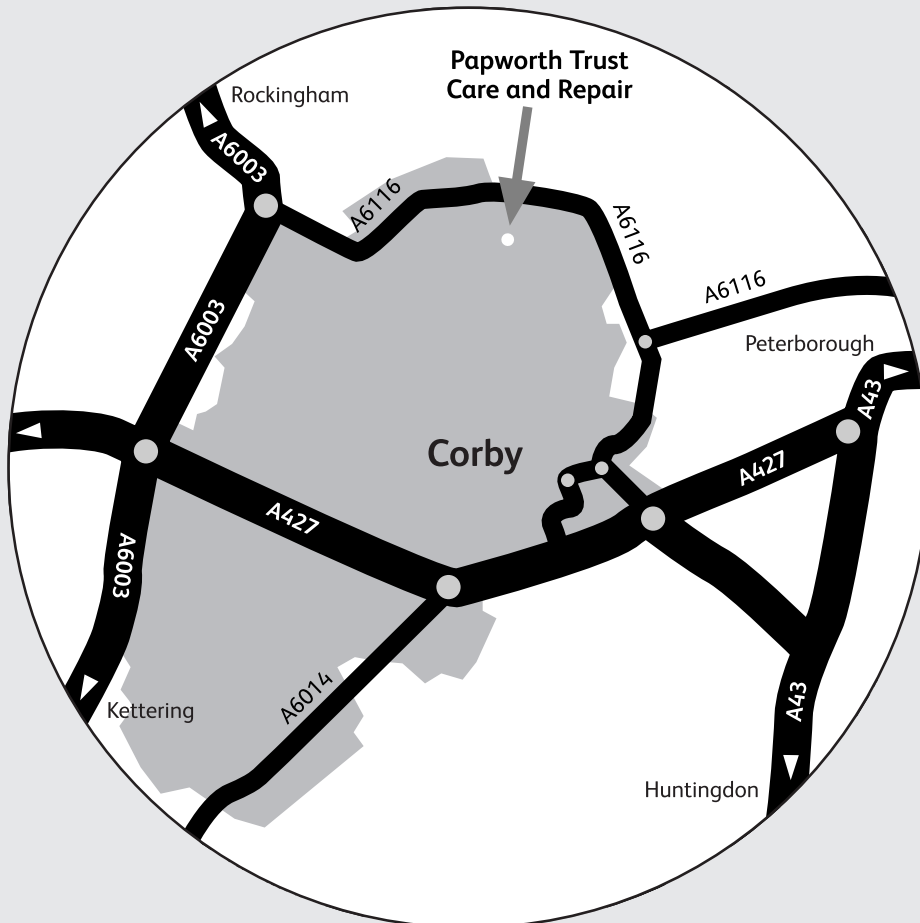

Papworth Trust Care and Repair, Corby

Map 10

From North

- Head South on A6003
- At the roundabout, take the 1st exit onto Rockingham Road A6116
- At the roundabout, take 1st exit into Gretton Brook Road A6116
- Take 2nd turning on the right into Earlstrees Road
- Follow road ahead, take 2nd turning on the left into Earlstrees Court
- For Papworth Trust Care and Repair, take the 2nd turning on your right

From South (A6003)

- Head North on A6003 (Uppingham Road)
- At the roundabout, take the 2nd exit onto Rockingham Road A6116
- At the roundabout, take 1st exit into Gretton Brook Road A6116
- Take 2nd turning on the right into Earlstrees Road
- Follow road ahead, take 2nd turning on the left into Earlstrees Court
- For Papworth Trust Care and Repair, take the 2nd turning on your right
- Parking is available on site
- Nearest railway station is Corby
- Telephone office for information on buses