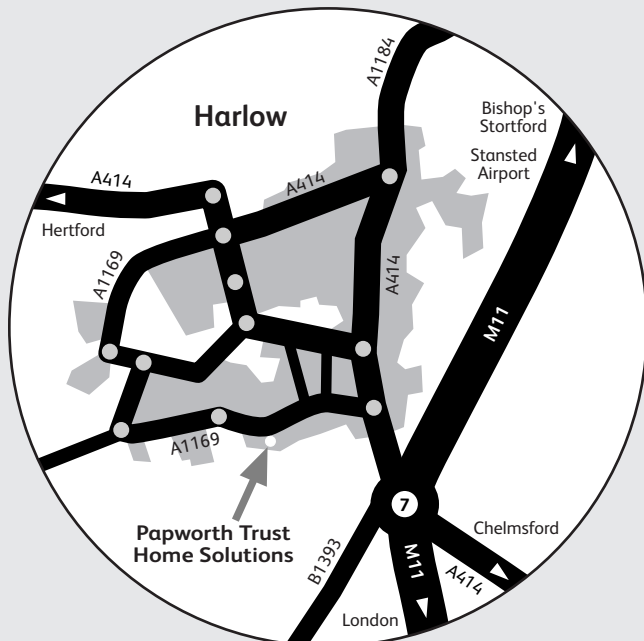

Papworth Trust Home Solutions, Harlow

Map 8

From North (M11, Junction 7)

- Exit M11, Junction 7, take the 4th exit towards Harlow
- At the roundabout, take the 1st exit onto Southern Way
- Continue for approximately 1 mile, cross 4 mini roundabouts and 1 set of lights
- At the next mini roundabout, turn left into Latton Bush Centre

From South (M11, Junction 7)

- Exit M11, Junction 7, take the 2nd exit towards Harlow
- At the roundabout, take the 1st exit onto Southern Way
- Continue for approximately 1 mile, cross 4 mini roundabouts and 1 set of lights
- At the next mini roundabout, turn left into Latton Bush Centre

From A10

- Follow A414 to the Harlow Eastwick roundabout, take the 2nd exit
- Follow signs for M11/A414
- At Park Inn Hotel roundabout, take the 3rd exit onto Southern Way
- Continue for approximately 1 mile, cross 4 mini roundabouts and 1 set of lights
- At the next mini roundabout, turn left into Latton Bush Centre
- Parking is available on site
- The nearest railway stations are Harlow Town and Harlow Mill