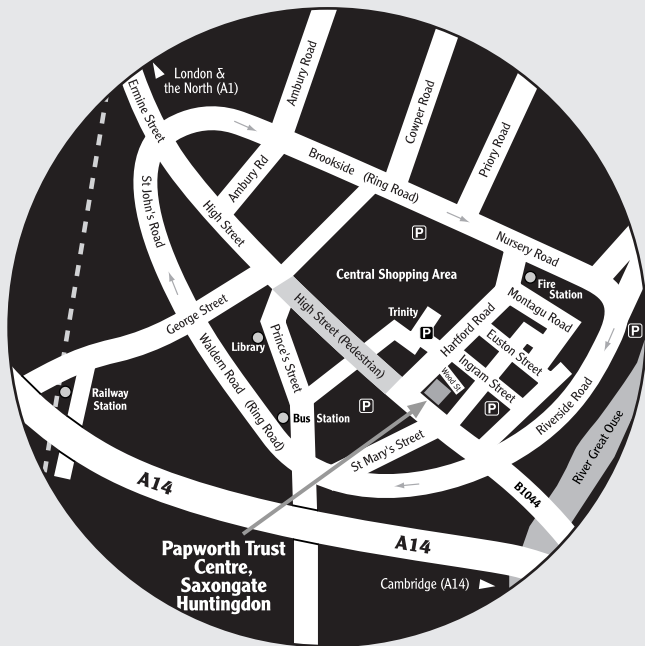

## Map 8

### From A1(M) North & A14 West

- At A14 Junction 23 follow the A141 to Huntingdon
- At next roundabout take 3rd exit onto B1044, Stukeley Road
- Pass under railway bridge and at second set of traffic lights bear left onto the ring road (B1514, Cromwell Walk)
- Keep in right hand lane
- Pass the river and the Old Bridge Hotel on your left
- Take first right onto St Mary's Street (signed Town Centre and District Council Offices)
- Take first left onto the High Street
- Bear right onto Hartford Road

### From A14 East

- Exit A14 at Junction 24
- Take third exit at roundabout and follow B1044 to Godmanchester and Huntingdon
- Pass over Huntingdon Town Bridge
- At traffic lights by the Old Bridge Hotel, take right hand lane sign posted Ring Road
- Take first right onto St Mary's Street (signed Town Centre and District Council Offices)
- Take first left onto the High Street
- Bear right onto Hartford Road

- Trinity Street pay and display car park is located very close to the centre, first left off Hartford Road
- Free public car park is available nearby along the ring road at Riverside Road
- Sainsbury's Pay and Display car park is located in the Central Shopping Area