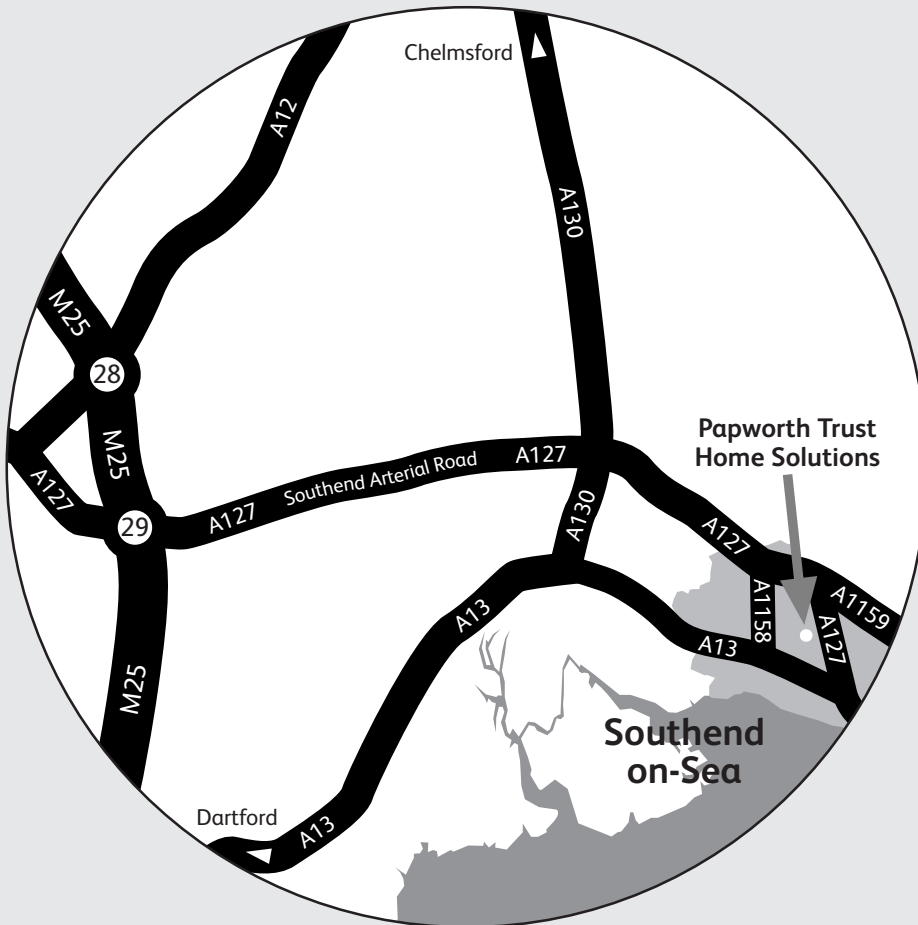

## Map 16

### From A1 South

- Exit A1(M) Junction 1 to M25
- Follow signs for Dartford Crossing M25 to Junction 29, exit A127 Southend
- Follow signs to Southend
- At roundabout take 3rd exit to Southend (A127 - Victoria Avenue)
- At next set of traffic lights turn right into Fairfax Drive
- Take first left into Shakespeare Drive (one way street)
- Home Solutions is on the left at the junction with Shakespeare Drive and West Road

### From M11 - South

- Exit Junction 6 to M25
- Follow signs for Dartford Crossing M25 to Junction 29, exit A127 Southend
- Follow signs to Southend
- At roundabout take 3rd exit to Southend (A127 - Victoria Avenue)
- At next set of traffic lights turn right into Fairfax Drive
- Take first left into Shakespeare Drive (one way street)
- Home Solutions is on the left at the junction with Shakespeare Drive and West Road
- Parking is available at Hamlet Court Road - Postcode SS0 7DD
- Nearest railway station is Prittlewell - B1015 East Street, approx 800m away from Home Solutions (Liverpool Street Line)