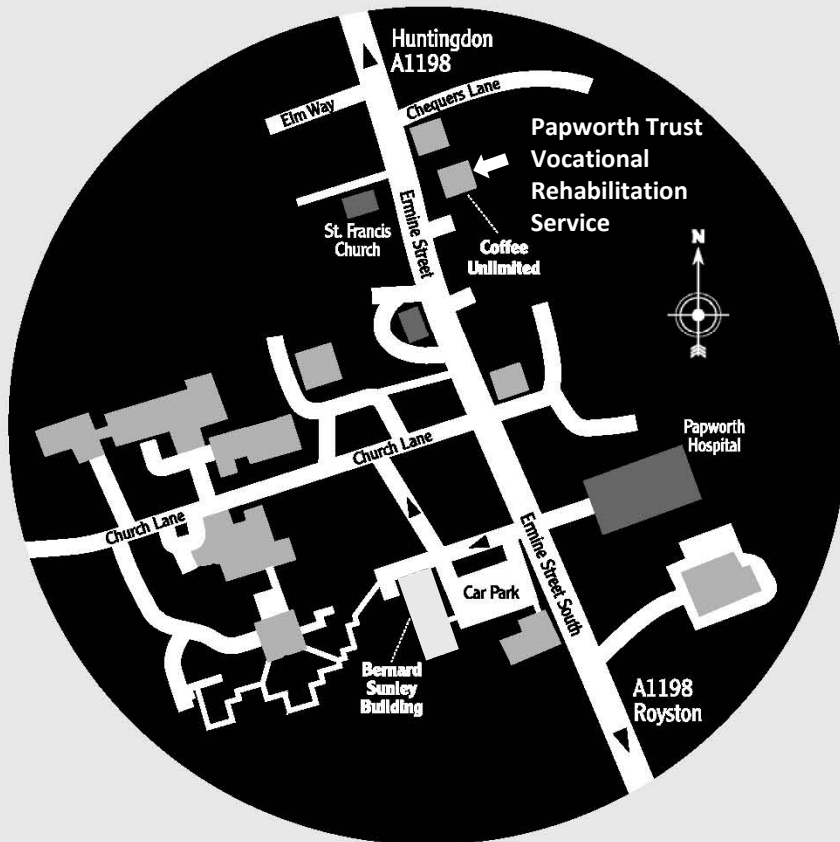

From A1 North and A14 West

- Follow signs for A14 for Cambridge
- Take A1198 for Godmanchester
- Follow A1198 south to Papworth Everard

From A1 South

- Take A428 for St Neots and Cambridge
- Take A1198 north to Papworth Everard

From M11 South

- Exit M11 J13 and take A1303 west for Madingley
- Continue to roundabout and take A428 for Bedford
- Take A1198 north to Papworth Everard

From A14 East

- Stay on carriageway, joining A428 for Bedford
- Take A1198 north to Papworth Everard

The nearest railway stations are Huntingdon, St Neots and Cambridge

The Papworth Trust Rehabilitation Service
Upper Pendrill Court, Papworth Everard, Cambridge CB23 3UY
Telephone 01480 357231