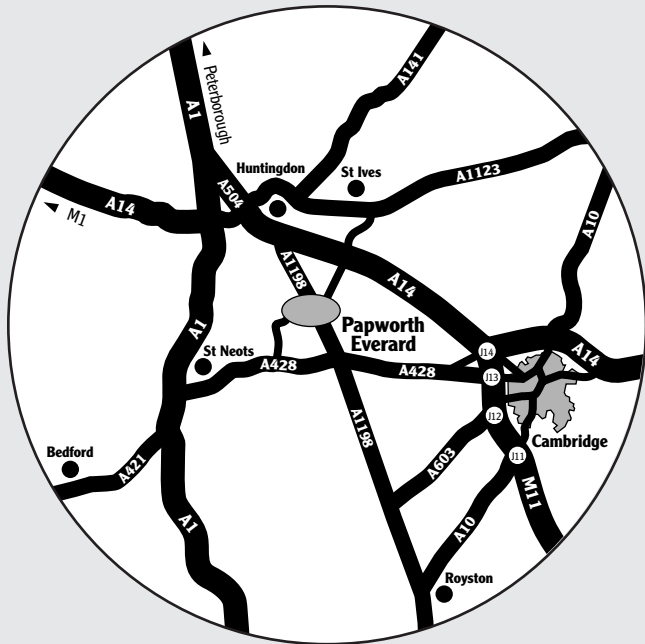

## Map 1

### From A1 North and A14 West

- Follow signs for A14 for Cambridge
- Take A1198 for Godmanchester
- Follow A1198 south to Papworth Everard

### From M11 South

- Exit M11 J13 and take A1303 west for Madingley
- Continue to roundabout and take A428 for Bedford
- Take A1198 north to Papworth Everard

### From A14 East

- Stay on carriageway, joining A428 for Bedford
- Take A1198 north to Papworth Everard
- The nearest railway station is at Huntingdon