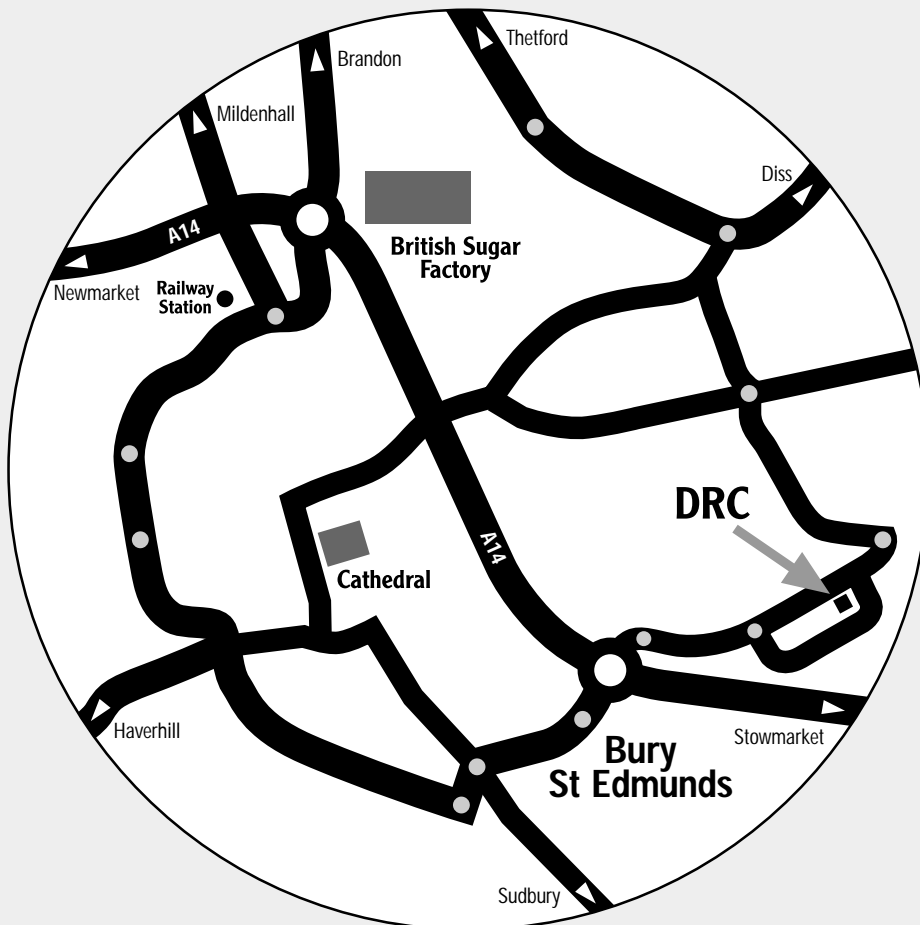

Map
5

Travelling on A14 from Ipswich, Needham Market and Stowmarket

- A14 to Bury St Edmunds. Come off at Bury St Edmunds East roundabout

Travelling on A143 from Diss, Stanton and Ixworth

- Join A14 to Ipswich and come off at next exit at Bury St Edmunds East roundabout

Travelling on A134 from Sudbury and Long Melford

- A134 cross under A14 at Bury St Edmunds East roundabout

Travelling on A134 from Thetford, Barnham, Ingham and Fornham St Martin

- A134 to join A14 to Ipswich and come off at next exit at Bury St Edmunds East roundabout

Travelling from Newmarket and Cambridge

- A14 to Bury St Edmunds and come off at third exit at Bury St Edmunds East roundabout

Travelling from Mildenhall

- A1101 to join A14 to Ipswich and come off at next exit Bury St Edmunds East roundabout