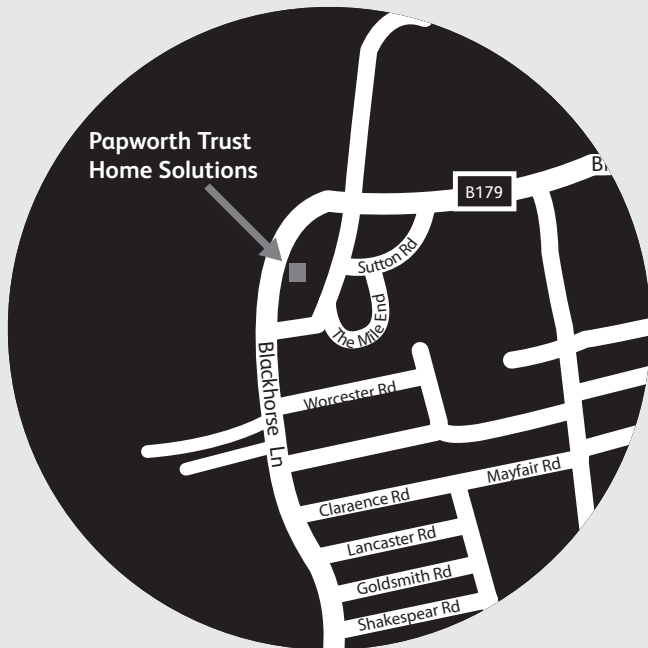

## Map 17

### From North

- At junction 27, exit onto M11 toward London (N.E)
- Take the N. Circular/A406 (S)/A406 (W) exit toward A12/A13/A503/A10/A1
- Merge onto A406/N Circular Rd
- Take the A112 exit toward Walthamstow/Chingford
- At the roundabout, take the 2nd exit onto Billet Rd
- Papworth Trust Home Solutions is on the left

### From South

- At junction 27, exit onto M11 toward London (N.E)
- Take the N. Circular/A406 (S)/A406 (W) exit toward A12/A13/A503/A10/A1
- Merge onto A406/N Circular Rd
- Take the A112 exit toward Walthamstow/Chingford
- At the roundabout, take the 2nd exit onto B179/Billet Rd
- Papworth Trust Home Solutions is on the left
- The nearest Tube station is Blackhorse Road
- Parking is available on site