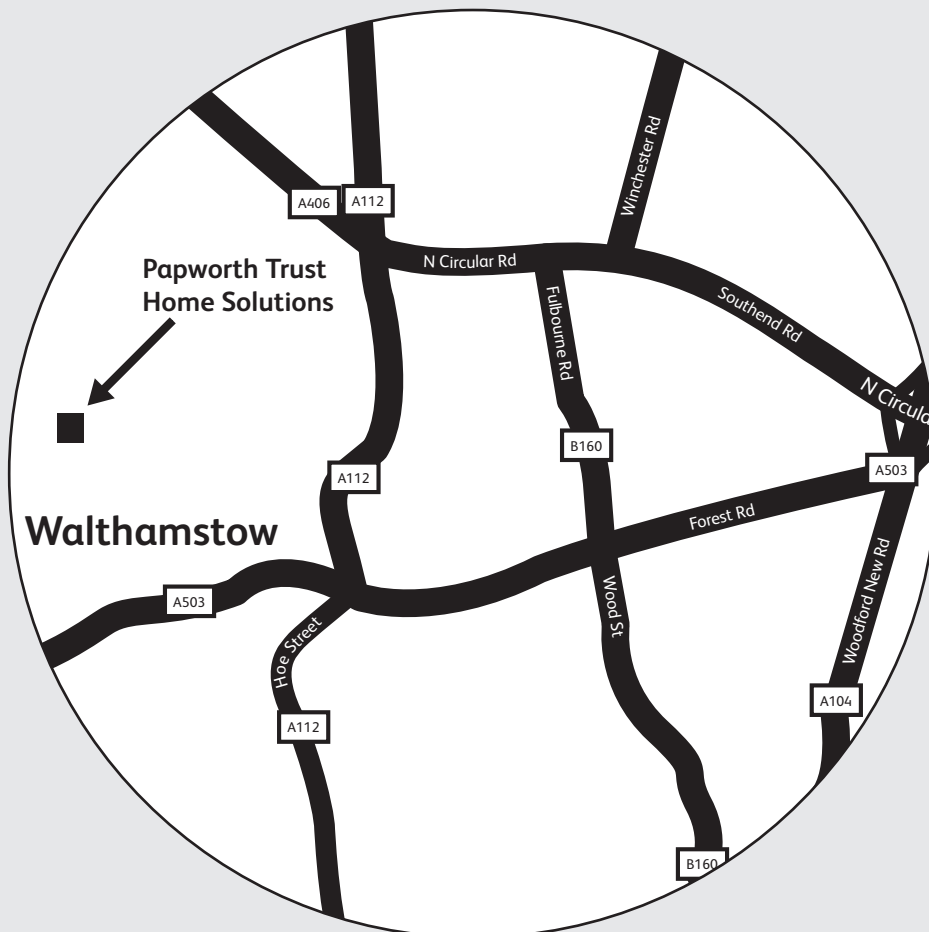

## Map 17

### From North

- At junction 27, exit onto M11 toward London (N.E)
- Take the N. Circular/A406 (S)/A406 (W) exit toward A12/A13/A503/A10/A1
- Merge onto A406/N Circular Rd
- Take the A112 exit toward Walthamstow/Chingford
- At the roundabout, take the 2nd exit onto Billet Rd
- Papworth Trust Home Solutions is on the left

### From South

- At junction 27, exit onto M11 toward London (N.E)
- Take the N. Circular/A406 (S)/A406 (W) exit toward A12/A13/A503/A10/A1
- Merge onto A406/N Circular Rd
- Take the A112 exit toward Walthamstow/Chingford
- At the roundabout, take the 2nd exit onto B179/Billet Rd
- Papworth Trust Home Solutions is on the left
- The nearest Tube station is Blackhorse Road
- Parking is available on site